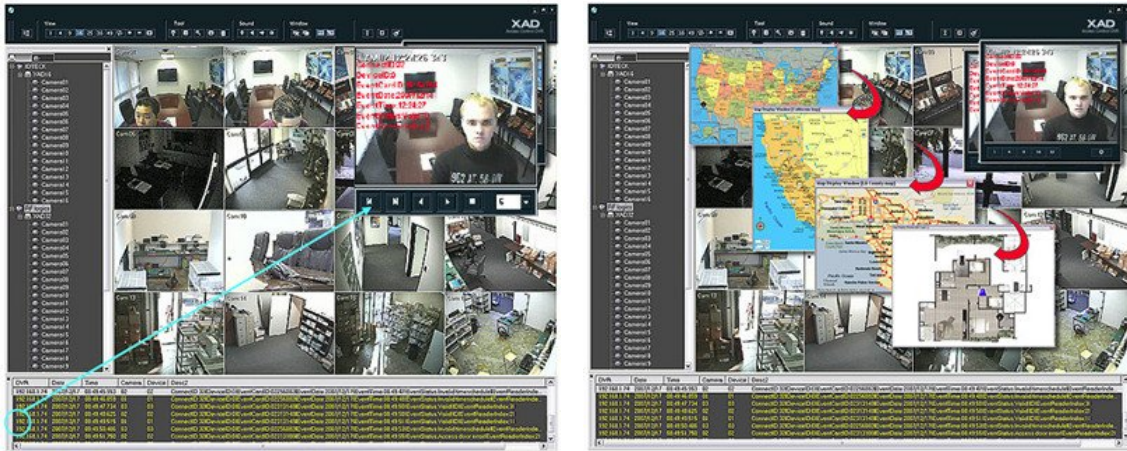

Customizable multi-level Mapping feature for pin-pointing triggered Alarm/Event access control video files
Real-time Alarm or Event status synchronization of Access Control & Video Surveillance Files