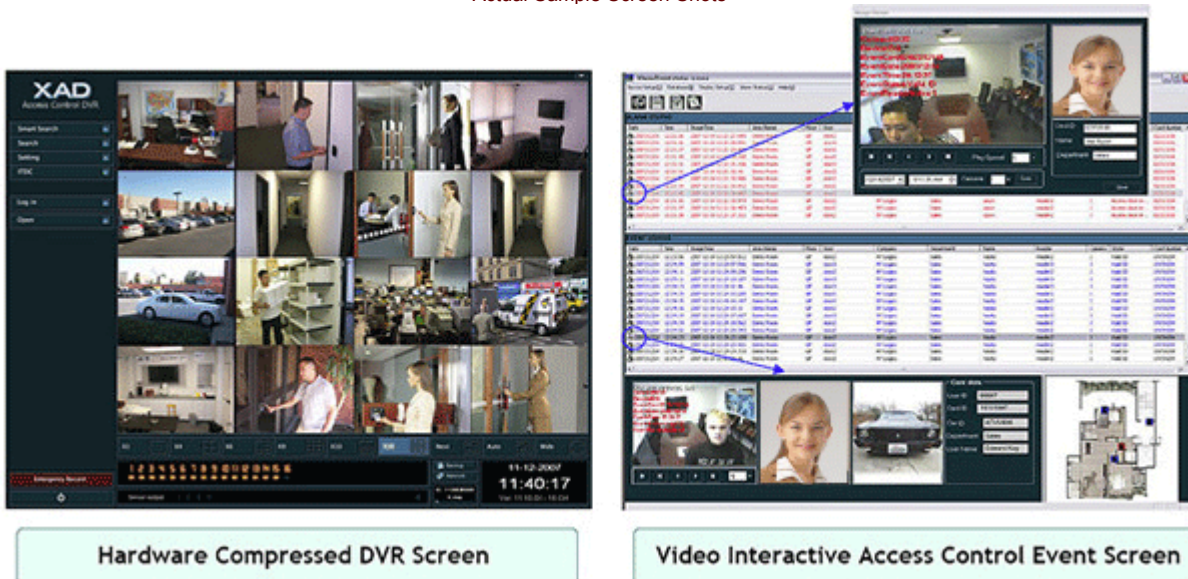

- **D 1 Resolution, real time View, Recording, and Playback with up to 32CH, IP and/or Analog Cameras.**
  - Connect up to 8/16/32 IP and/or analog cameras with up to 64 doors for synchronized access control.
  - 8 / 16 / 32 audio inputs and 2 way audio over the internet
- **Customizable card holder transaction information with digital Watermark data overlay on video channel.**
- **Scalable Up to 6 TB HDD and Redundant RAID backup support.**
- **Central Monitoring Software supports over 1,000 remote locations over the Internet or PDA.**
  - Over 250 split-screens with Text messages and recorded video files for alarms
  - Multiple Pop-up video screens and Multiple Alarm Maps for Alarms and Events
- **Easy installation, operations, and maintenance.**
  - Backup files via CD/RW, USB and easy AVI file conversion
  - Multi screen playback.
  - Individual settings per Channel and Door
  - Easy to Search associated video files by Date, Time, Doors, Users, and etc
  - Over 300 levels of Video Motion Sensitivity Detection
  - Video Signal Loss Detection
  - Built-in popular POS engine protocols(over 70 brands) and ATM integration.
  - E-mail notification. PDA Search

Actual Sample Screen Shots

XAD Central Monitoring Software Features

- Up to 1200 unique XAD units integrateable over multiple IP Networks
- Real-time Alarm or Event status synchronization of Access Control & Video Surveillance Files
- Customizable multi-level Mapping feature for pin-pointing triggered Alarm/Event access control video files
- Automated Event & Alarm Pop-up Screen with Relevannt Video Data
- 2-way Microphone Capability
- Up to 32 Ch of Audio Input from individual XAD